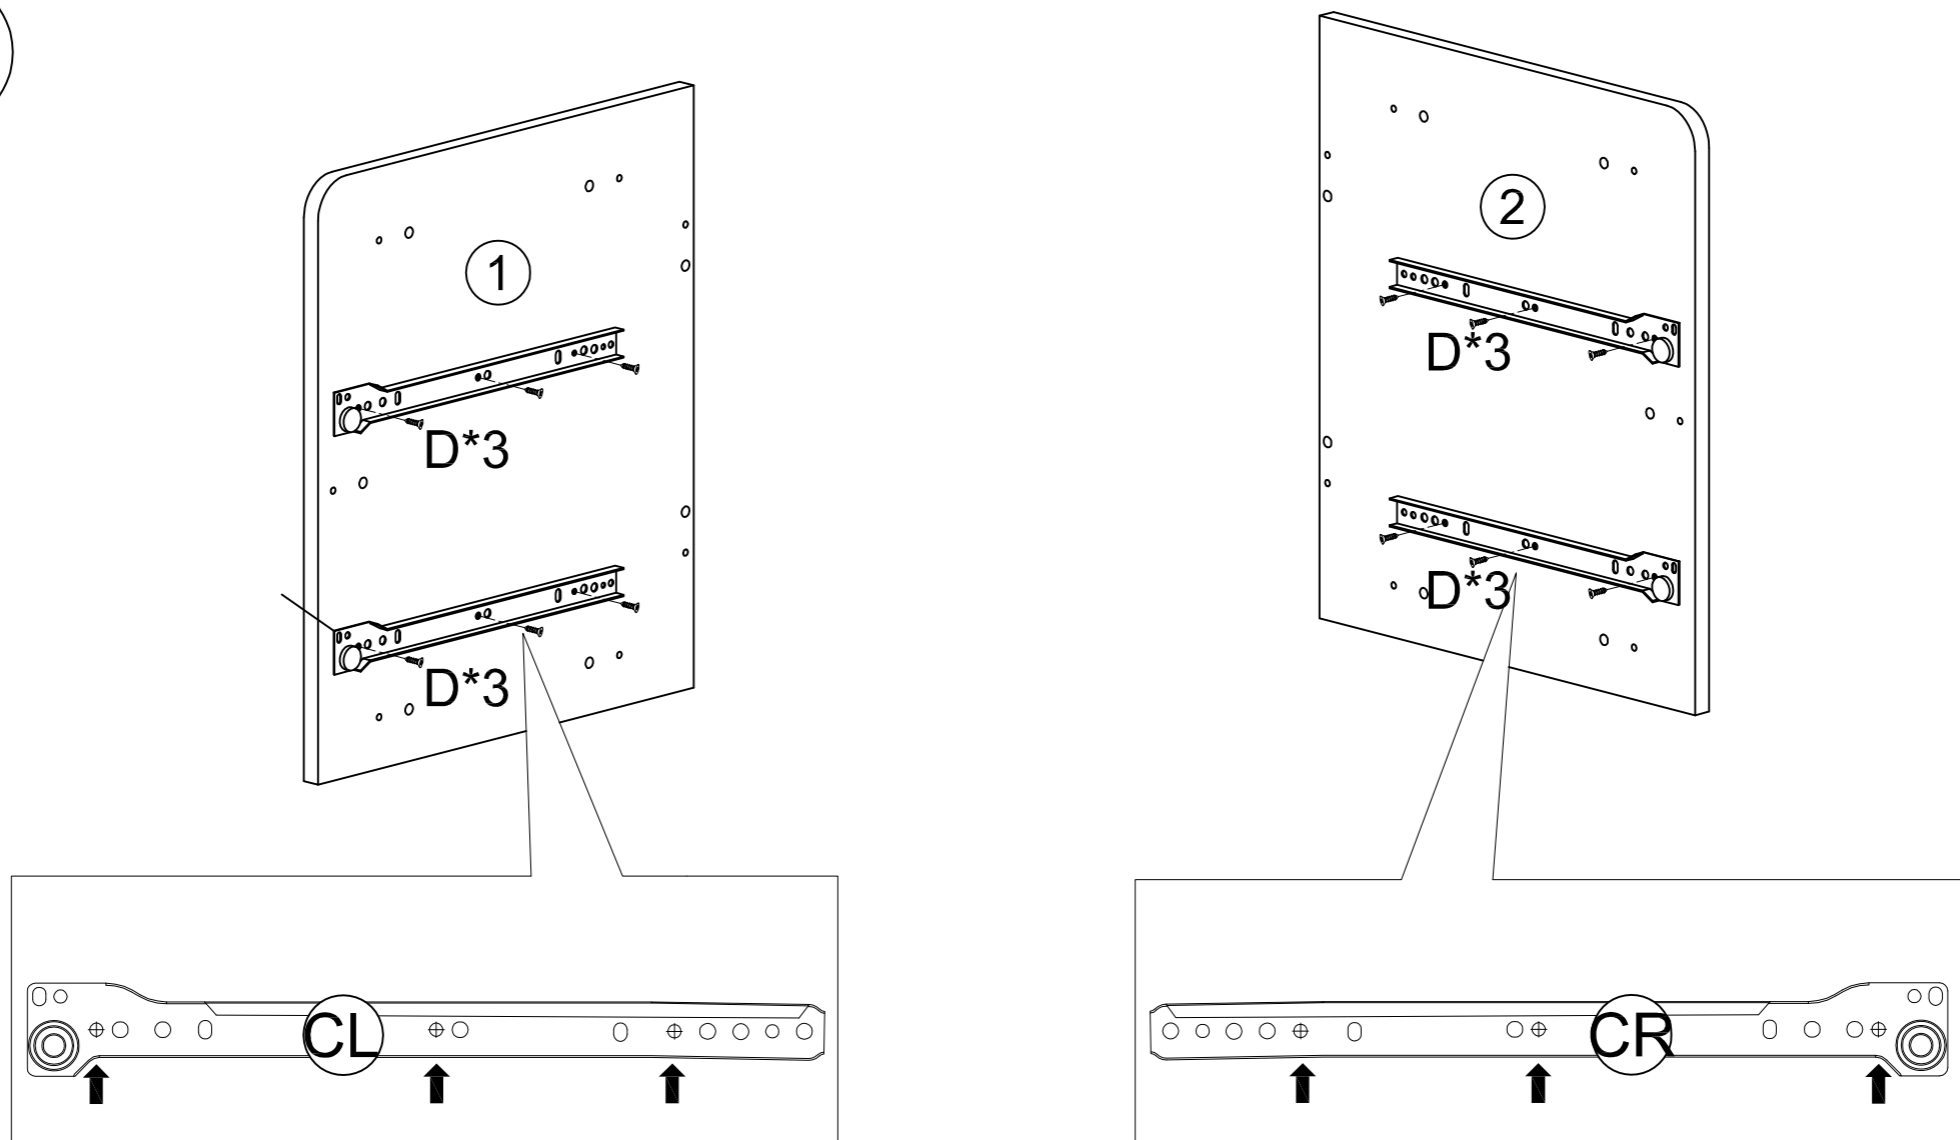

| | |
|---|----|
| CL | x2 |
|  | |
| 300mm | |

| | |
|---|----|
| CR | x2 |
|  | |
| 300mm | |

| | |
|---|----|
| DL | x2 |
|  | |
| 300mm | |

| | |
|---|----|
| DR | x2 |
|  | |
| 300mm | |

SOLOPRODUCTOS

www.soloproductos.com

Mesita de Noche 2 Cajones Nari

1

| | |
|---|-----|
| D | x12 |
|  | |
| Ø3.5*14mm | |

| | |
|---|----|
| CL | x2 |
|  | |
| 300mm | |

| | |
|---|----|
| CR | x2 |
|  | |
| 300mm | |

2

| | |
|---|-----|
| A | x18 |
|  | |
| M6*35mm | |