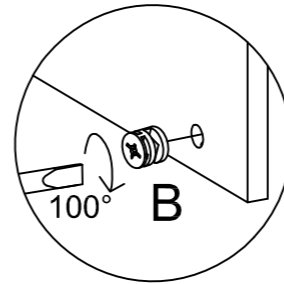

Mesita de Noche 2 Cajones Nari

3

B	x4
Ø15mm	

C	x4
Ø8*30mm	

4