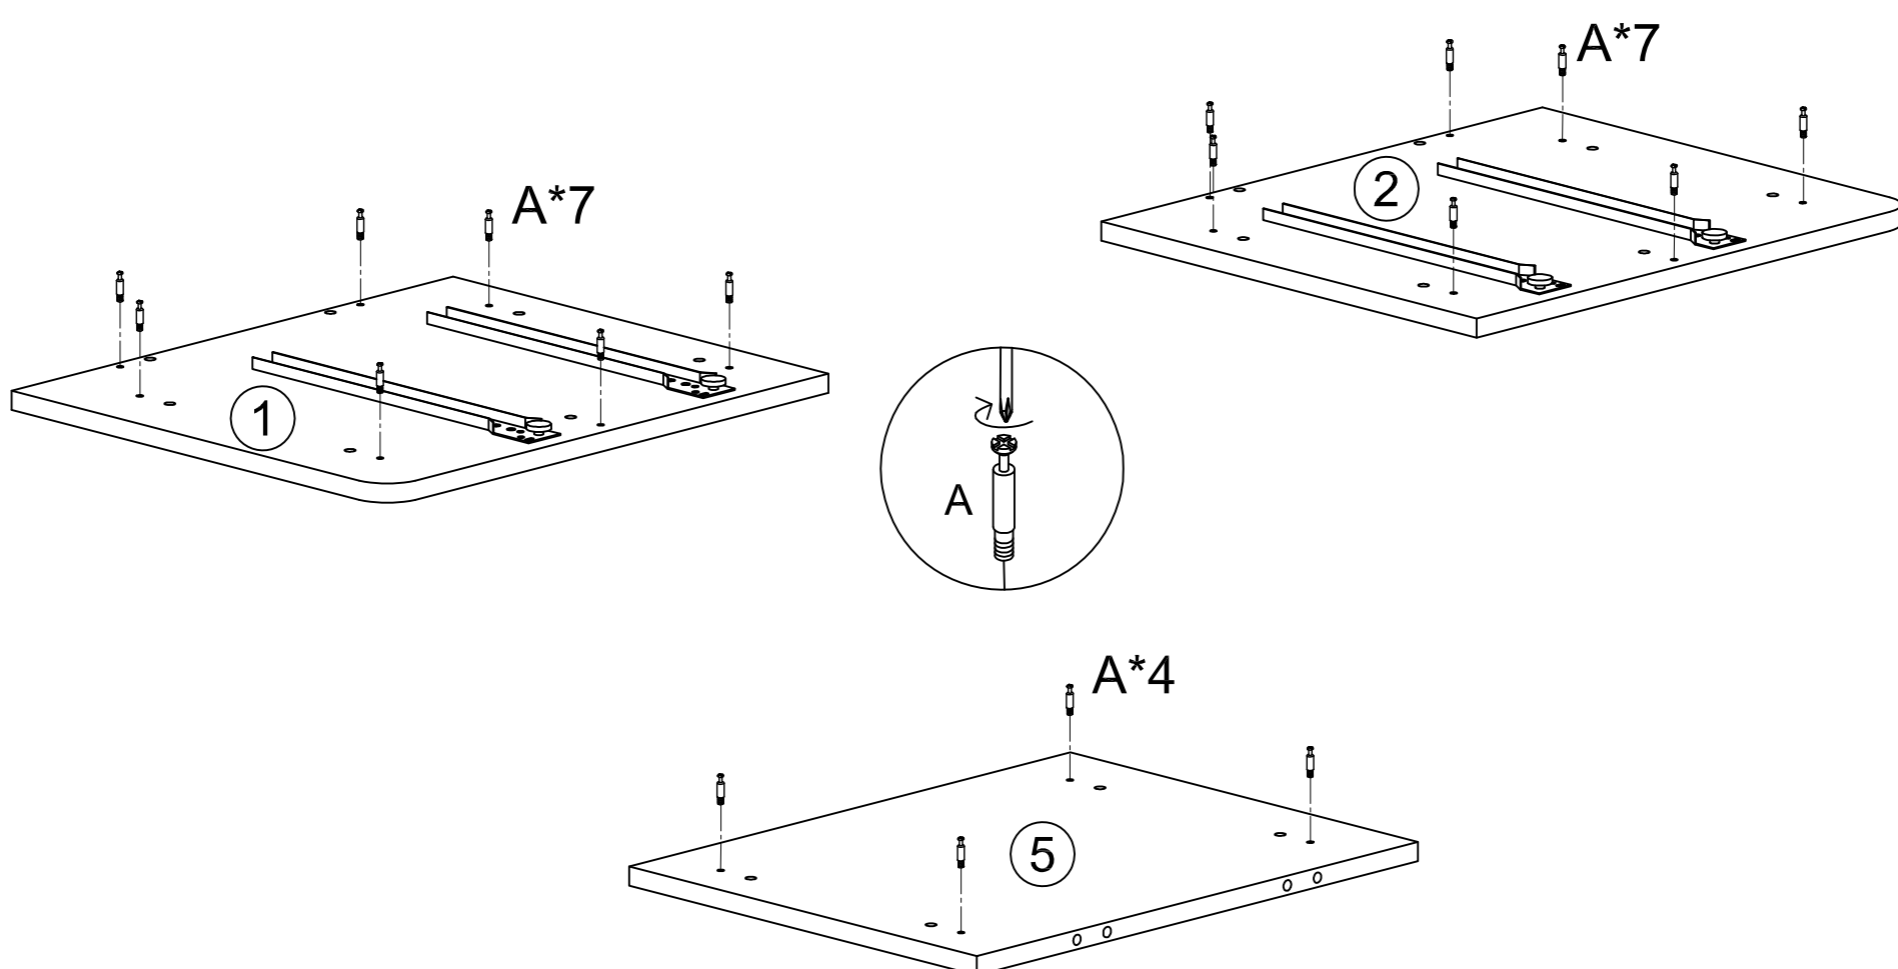

www.soloproductos.com

Mesita de Noche 2 Cajones Nari

1

| | |
|---|-----|
| D | x12 |
|  | |
| Ø3.5*14mm | |

| | |
|---|----|
| CL | x2 |
|  | |
| 300mm | |

| | |
|---|----|
| CR | x2 |
|  | |
| 300mm | |

2

| | |
|---|-----|
| A | x18 |
|  | |
| M6*35mm | |