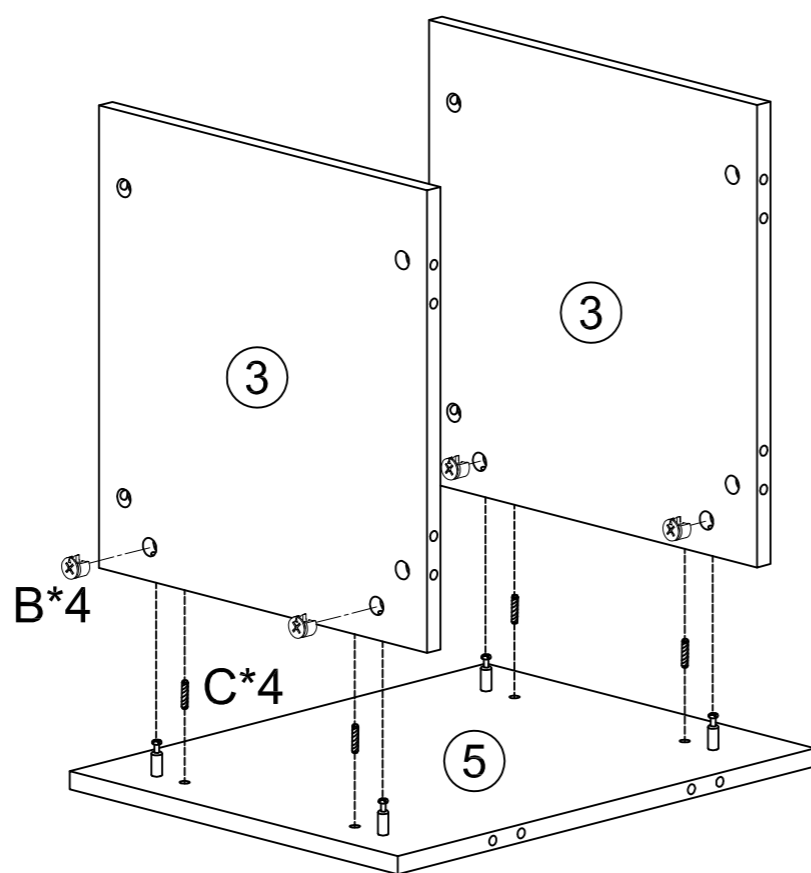

Mesita de Noche 2 Cajones Nari

3